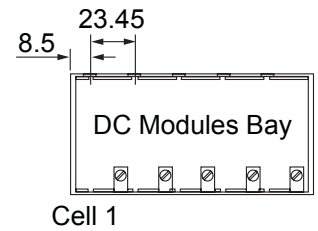

Mounting Dimensions – C650

Dimensions in mm