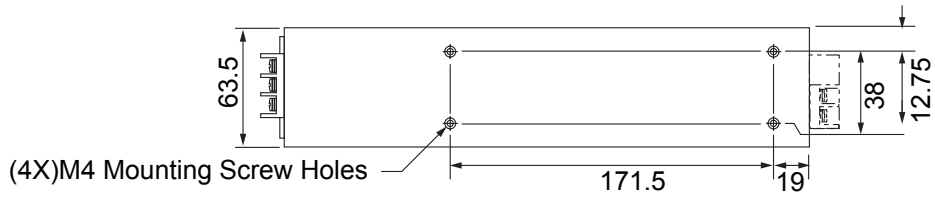

Mounting Dimensions – C650

Dimensions in mm